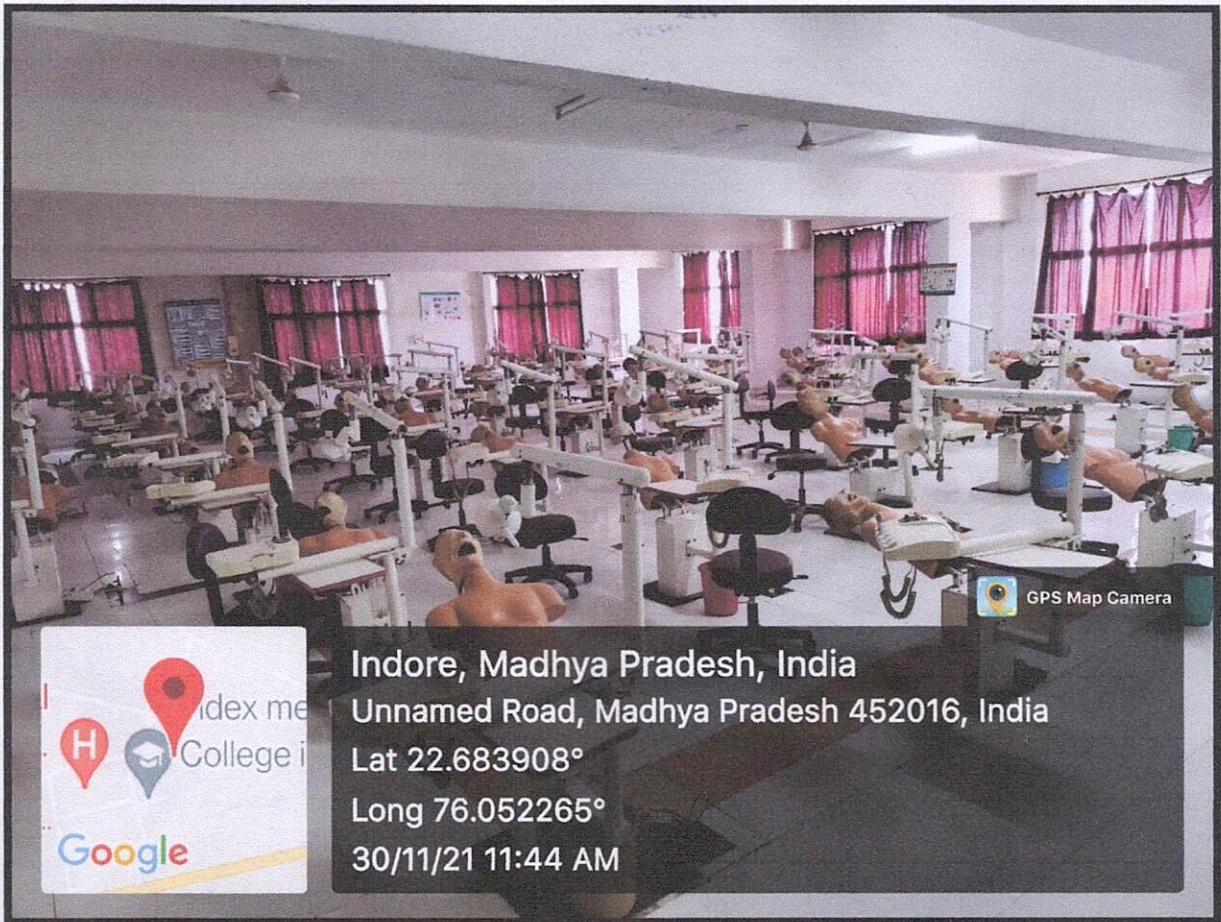

Indore, Madhya Pradesh, India
Unnamed Road, Madhya Pradesh 452016, India
Lat 22.683908°
Long 76.052265°
30/11/21 11:44 AM