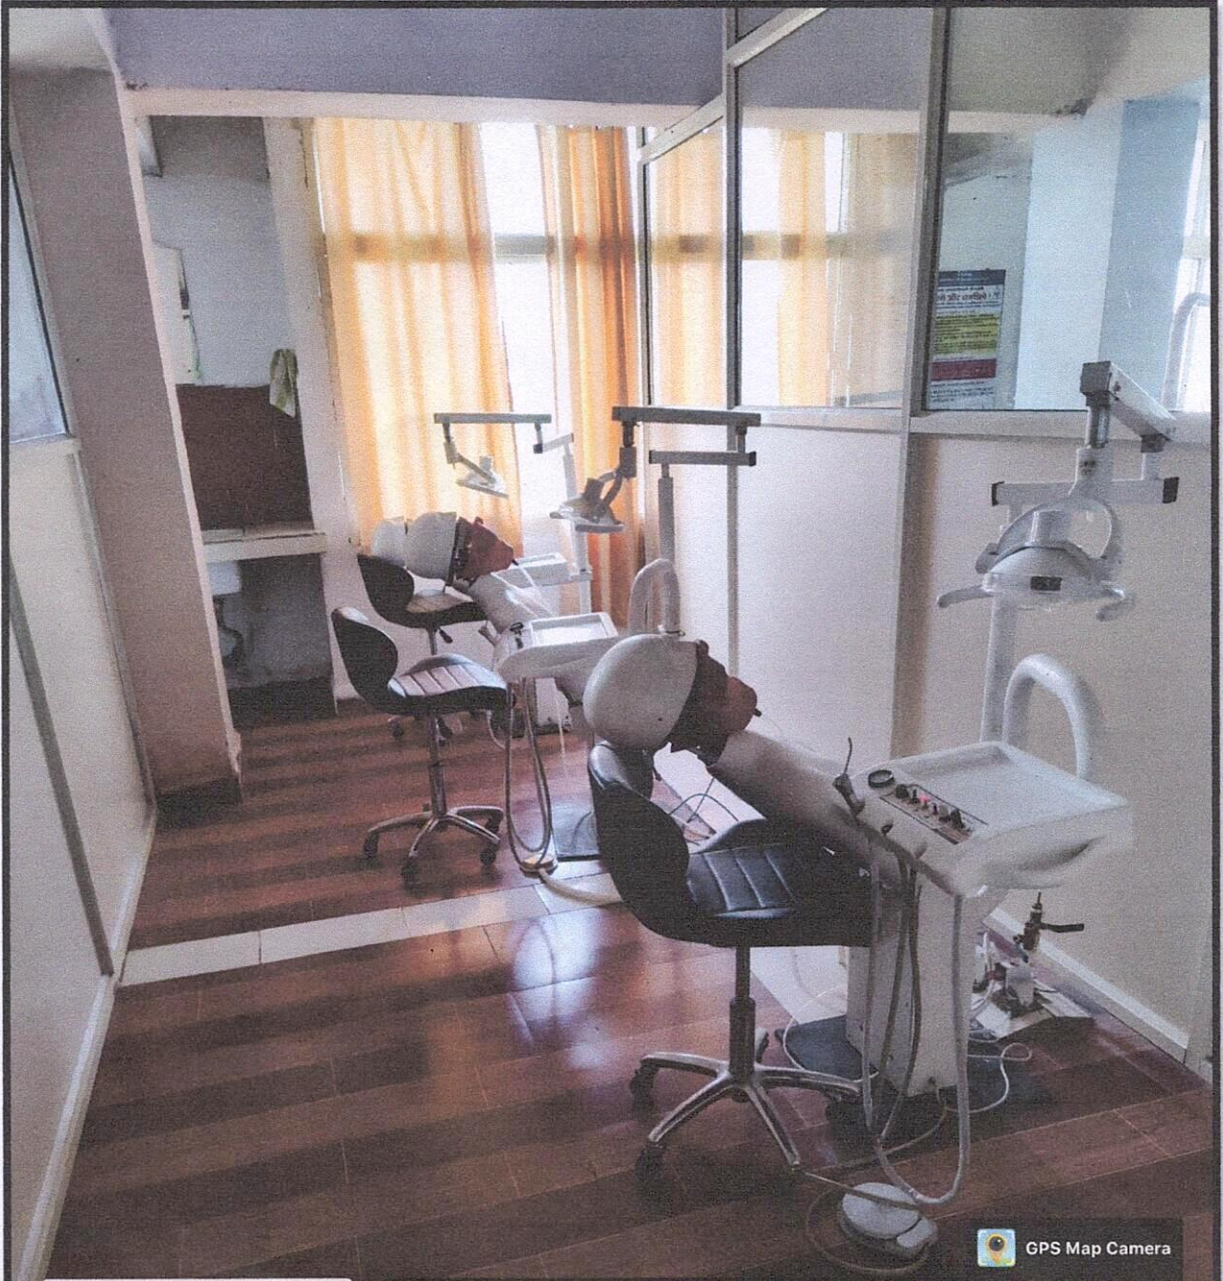

GPS Map Camera