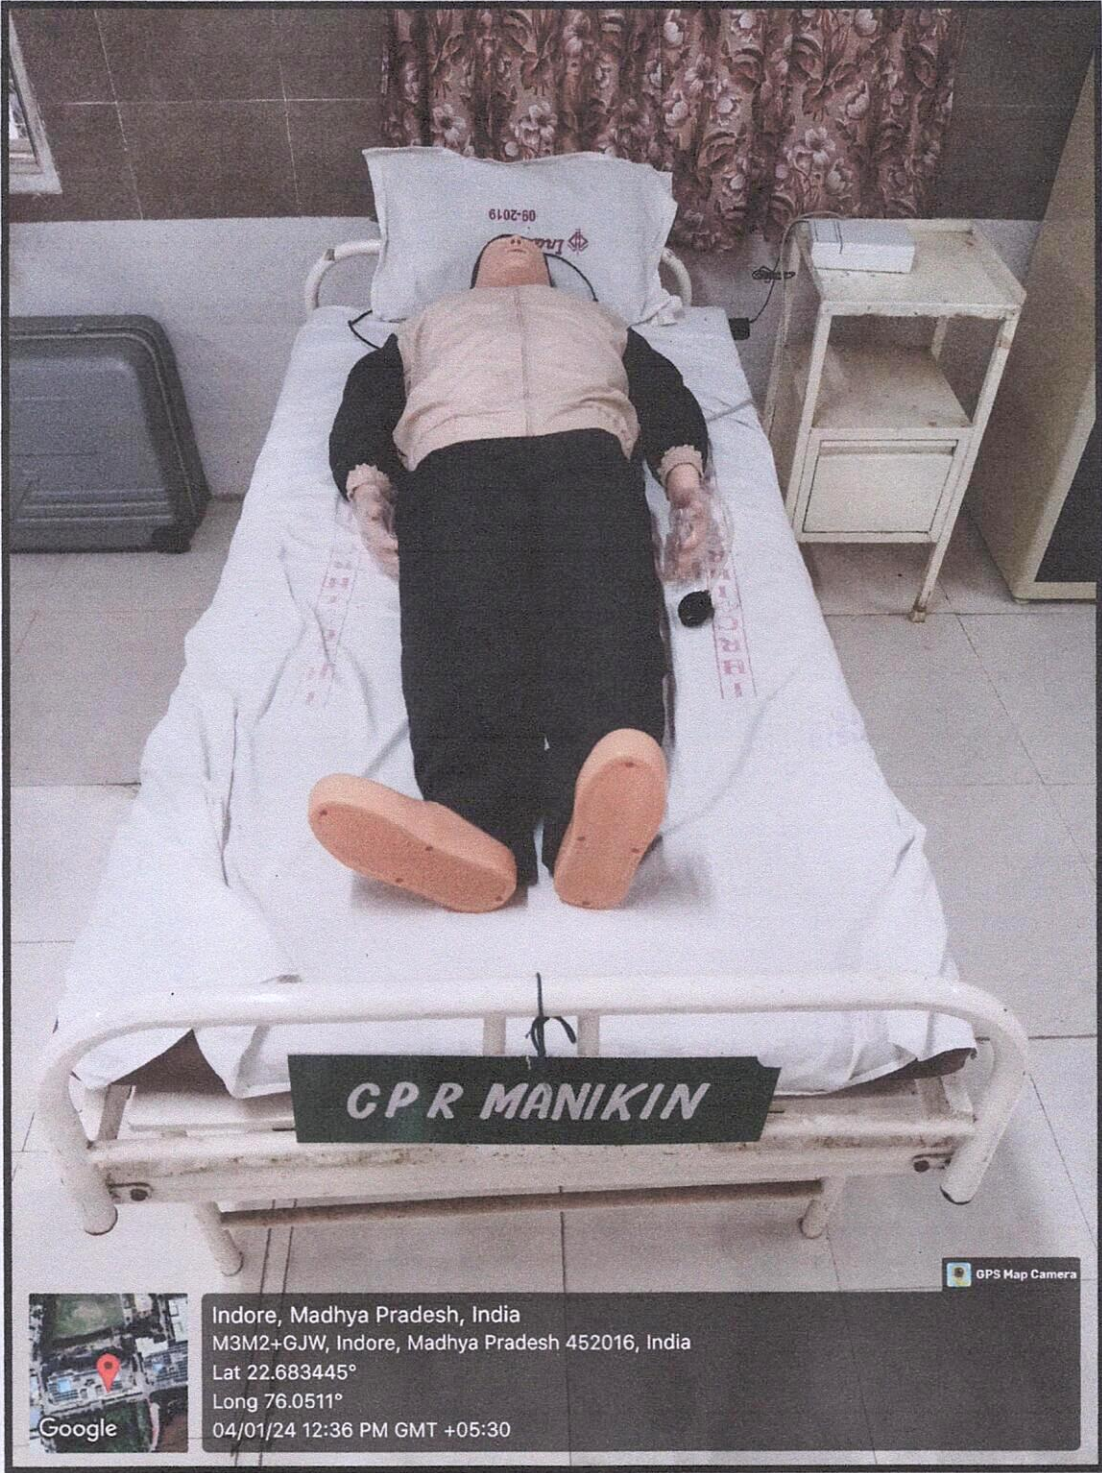

Indore, Madhya Pradesh, India
M3M2+GJW, Indore, Madhya Pradesh 452016, India
Lat 22.683445°
Long 76.0511°
04/01/24 12:36 PM GMT +05:30

Registrar
Malwanchal University
Indore (M.P.)